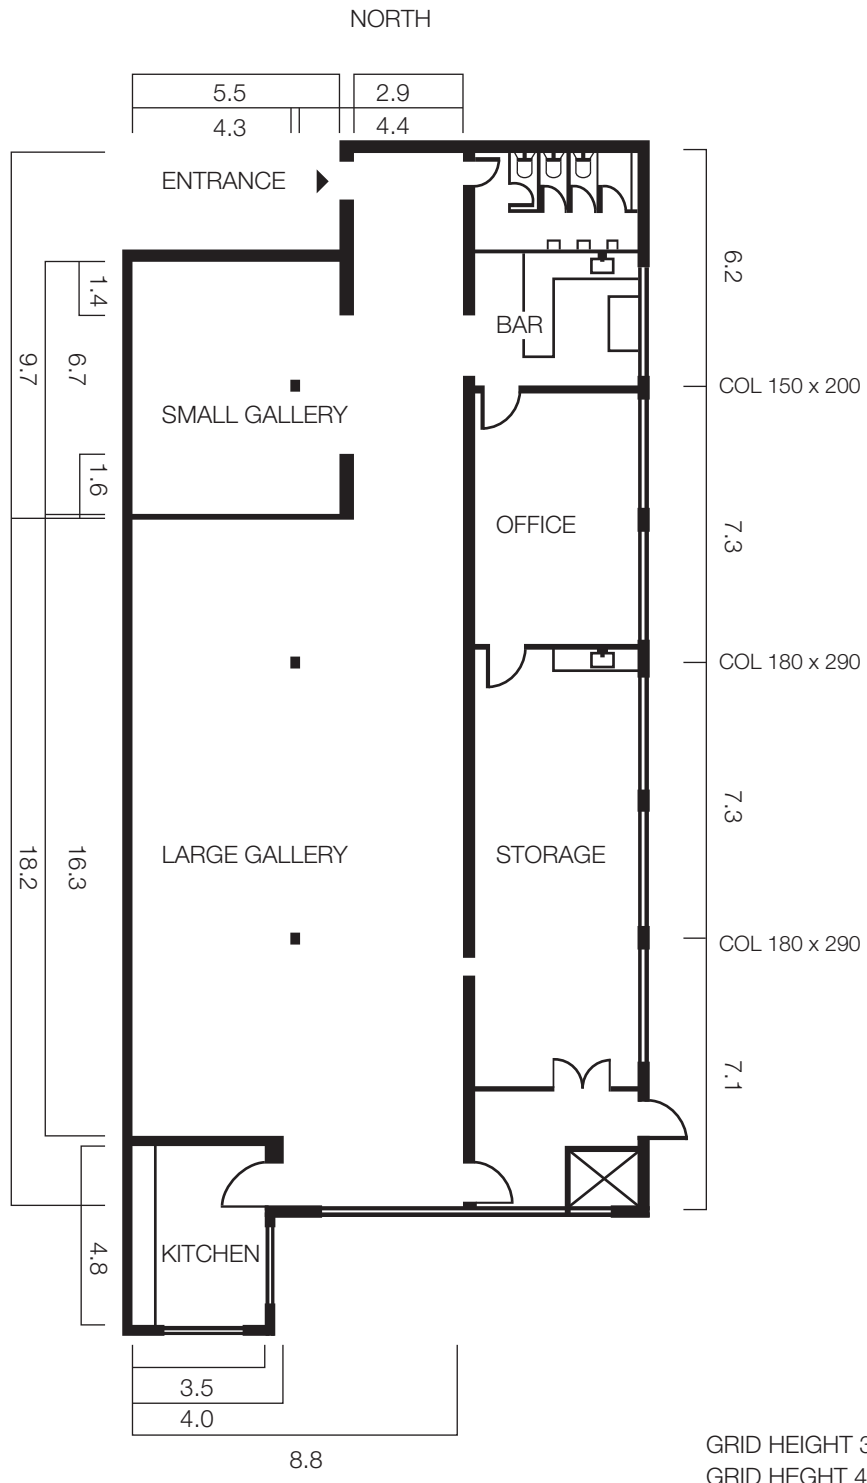

fortyfive  
downstairs

# FLOOR PLAN

GRID HEIGHT 3840 mm  
GRID HEIGHT 4340 mm