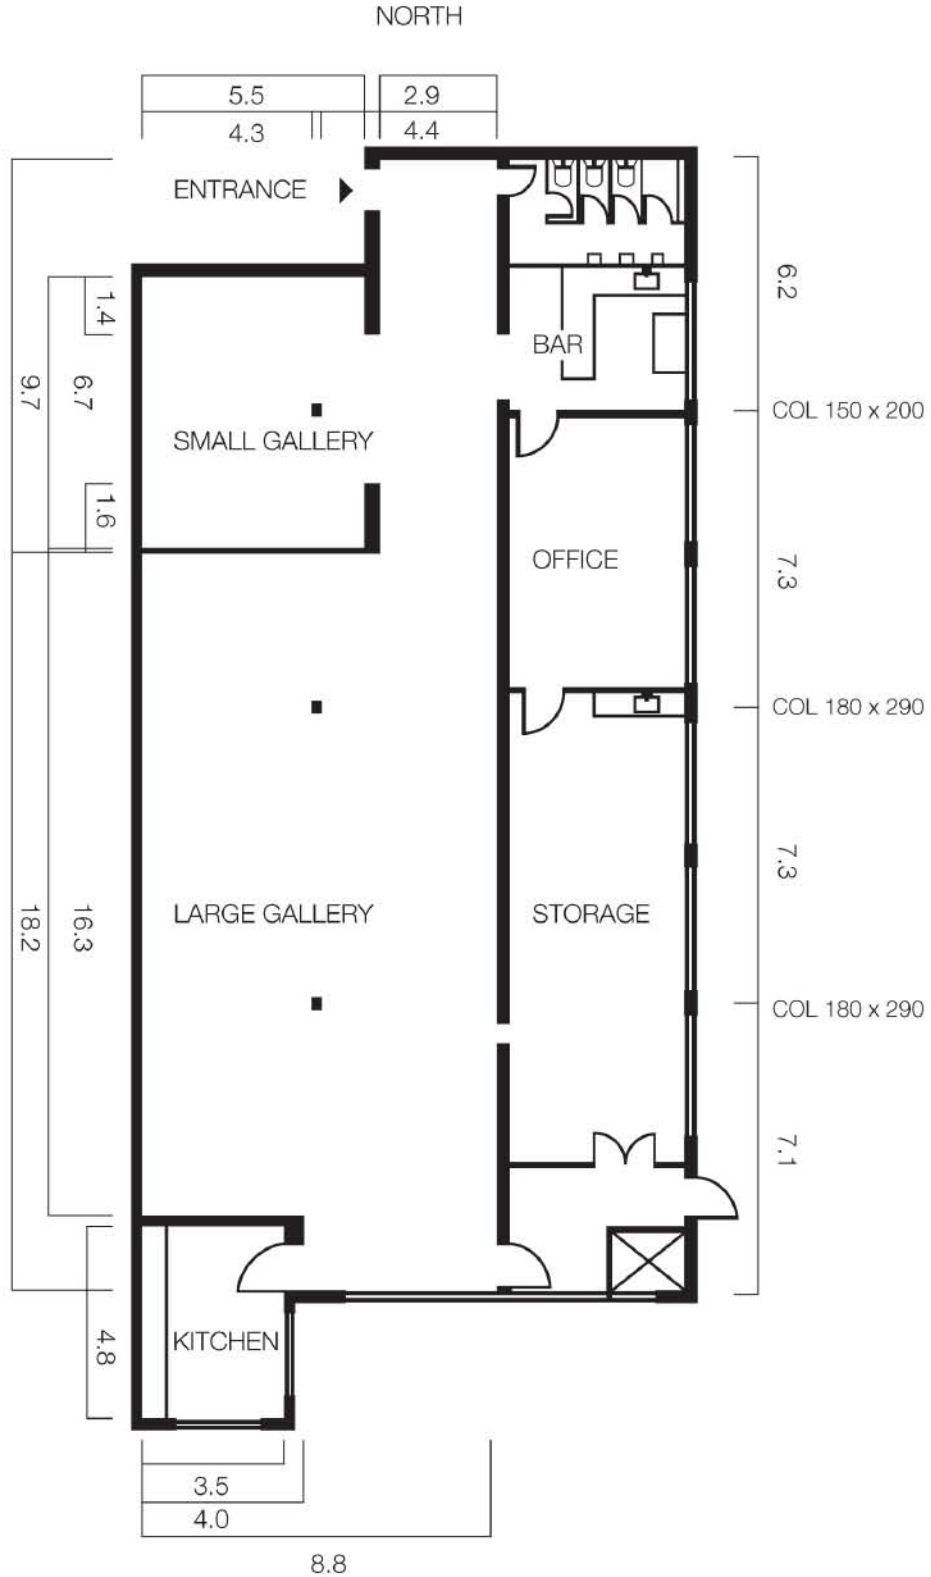

fortyfive
downstairs

Floor Plan

GRID HEIGHT 3840 mm
CEILING HEIGHT 4340 mm